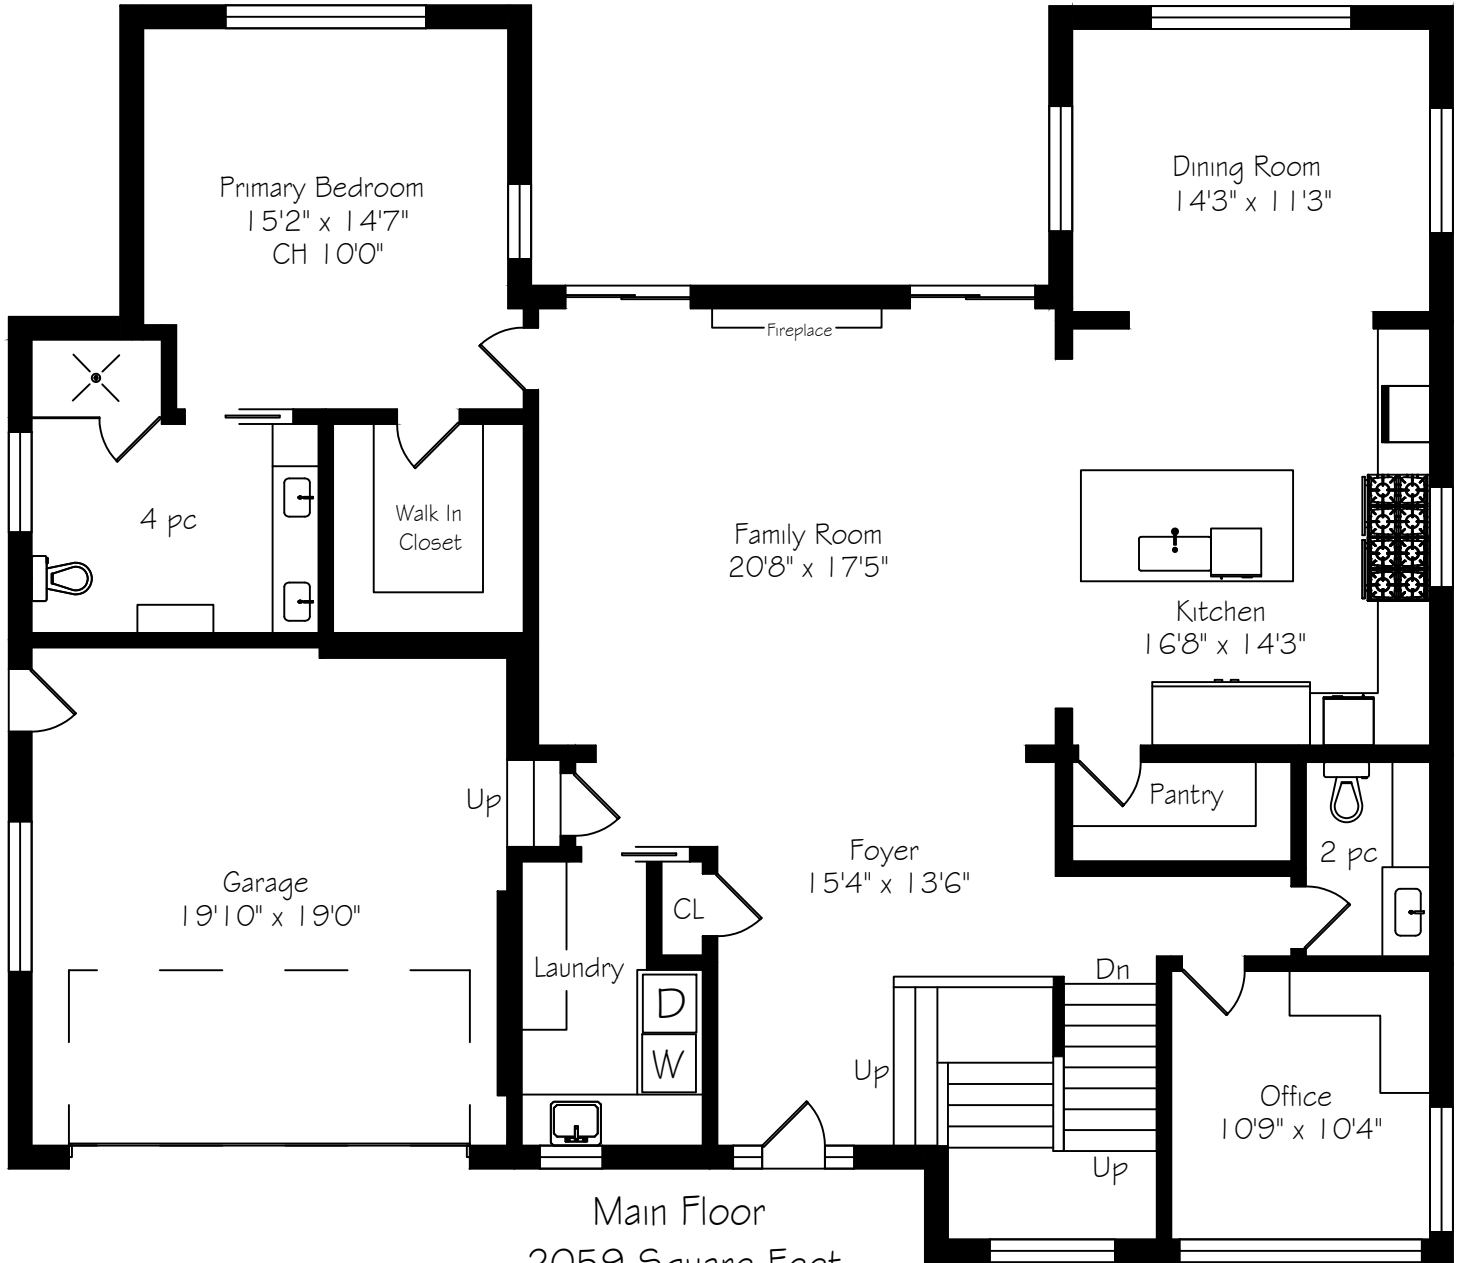

1054 Mohawk Road

Main Floor
2059 Square Feet
+ 407 Garage

Measurements and Calculations are approximate
To be used as guidelines only
www.measuredup.ca

1054 Mohawk Road

Second Floor
1150 Square Feet

Measurements and Calculations are approximate
To be used as guidelines only
www.measuredup.ca

1054 Mohawk Road

Lower Level
2284 Square Feet

Measurements and Calculations are approximate
To be used as guidelines only
www.measuredup.ca