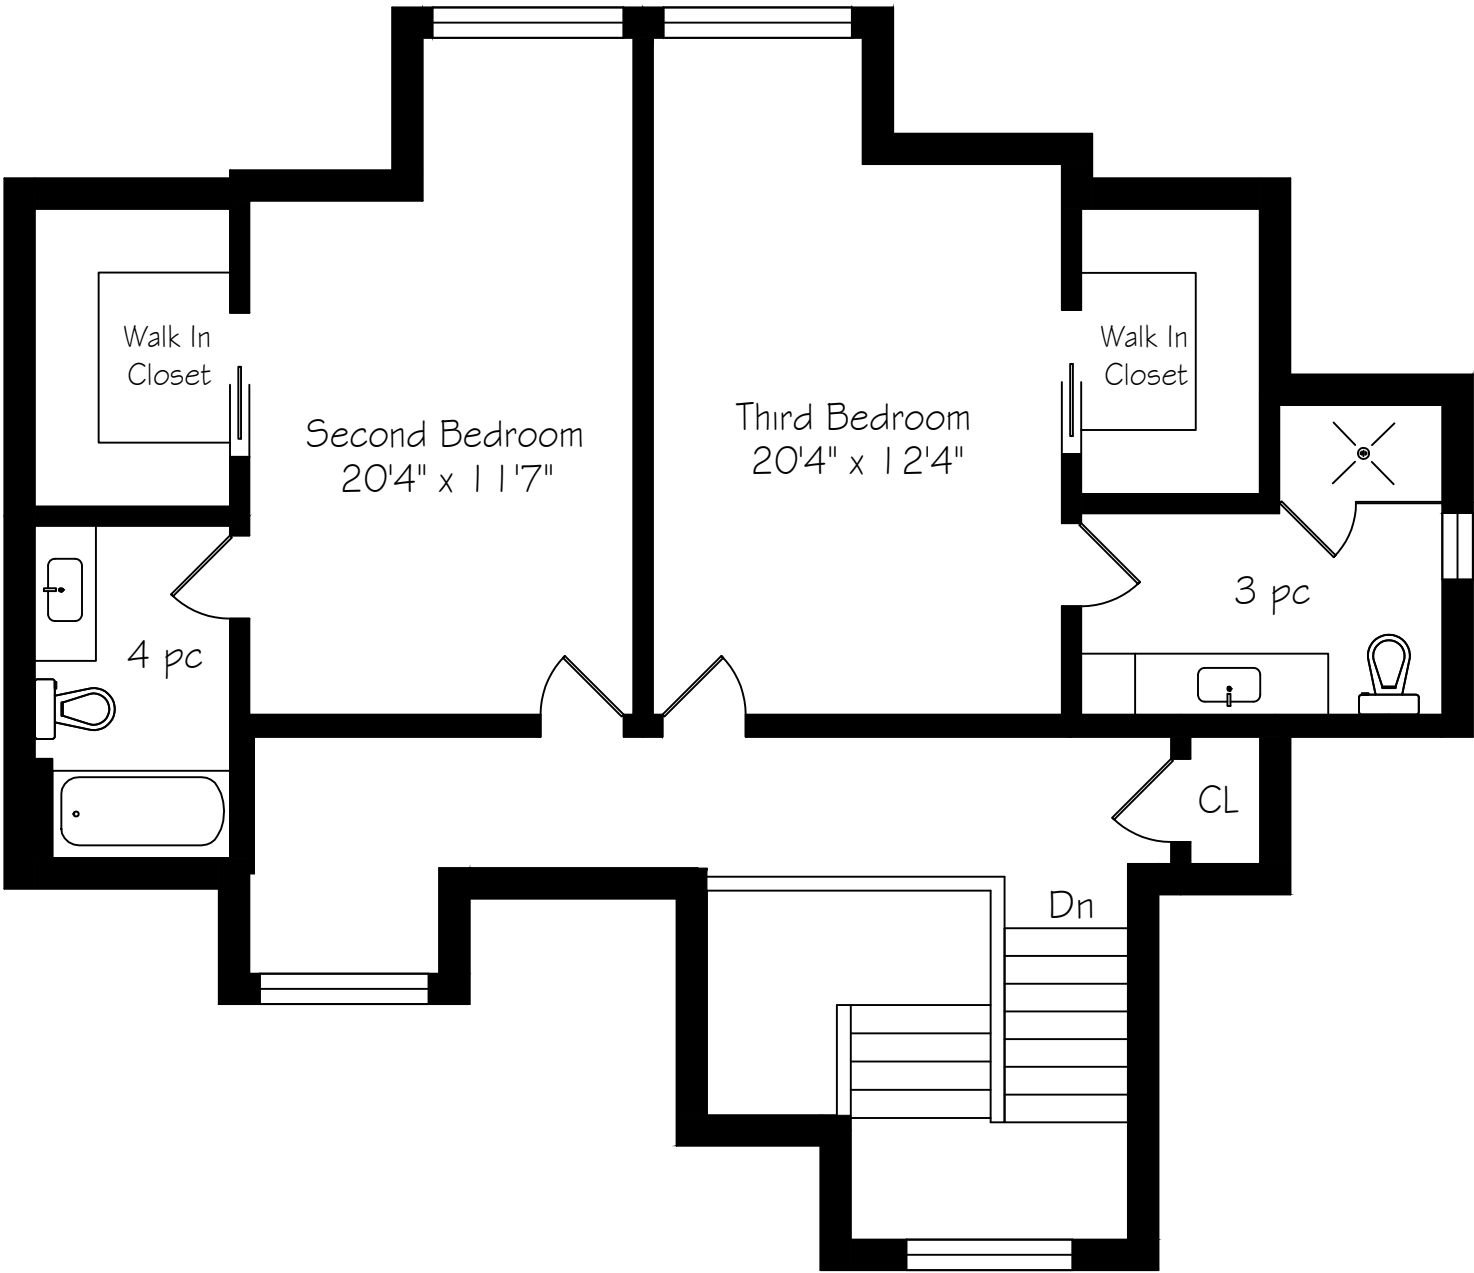

1054 Mohawk Road

Main Floor
2059 Square Feet
+ 407 Garage

Measurements and Calculations are approximate
To be used as guidelines only
www.measuredup.ca

1054 Mohawk Road

Second Floor
1150 Square Feet

Measurements and Calculations are approximate
To be used as guidelines only
www.measuredup.ca

1054 Mohawk Road

Lower Level
2284 Square Feet

Measurements and Calculations are approximate
To be used as guidelines only
www.measuredup.ca