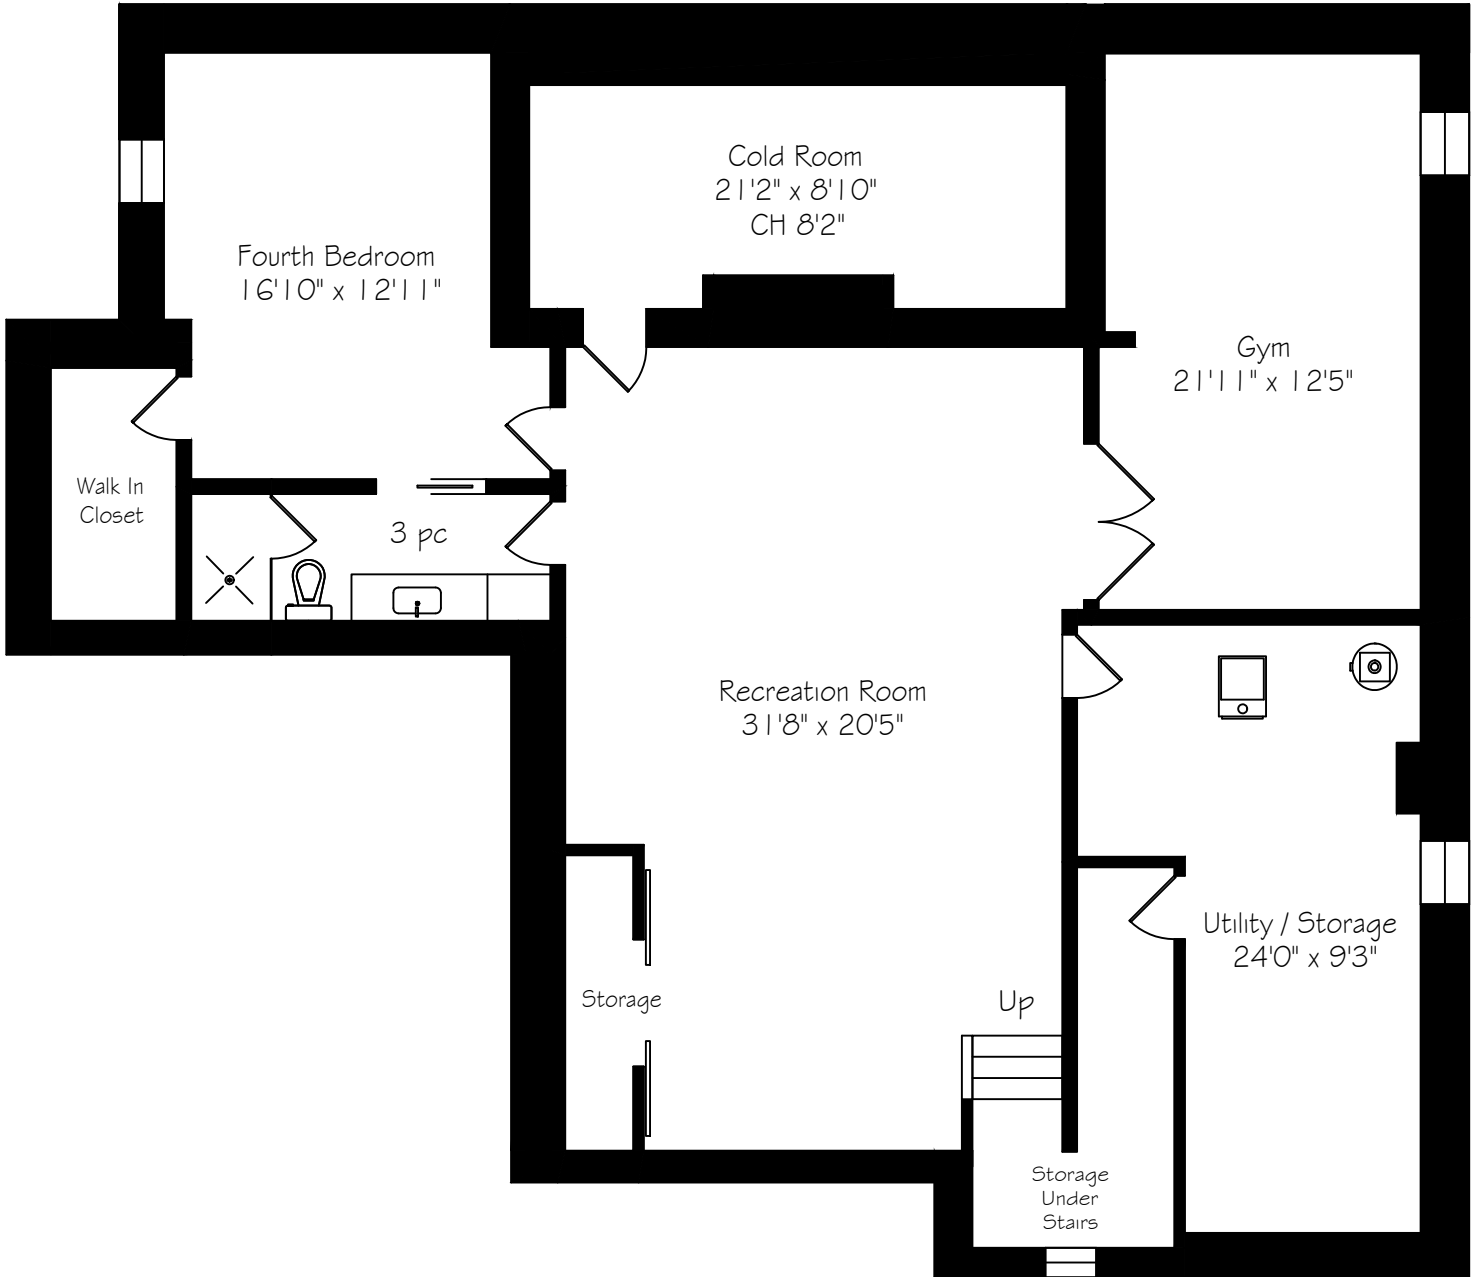

1054 Mohawk Road

Main Floor
2059 Square Feet
+ 407 Garage

Measurements and Calculations are approximate
To be used as guidelines only
www.measuredup.ca

1054 Mohawk Road

Second Floor
1150 Square Feet

Measurements and Calculations are approximate
To be used as guidelines only
www.measuredup.ca

1054 Mohawk Road

Lower Level
2284 Square Feet

Measurements and Calculations are approximate
To be used as guidelines only
www.measuredup.ca